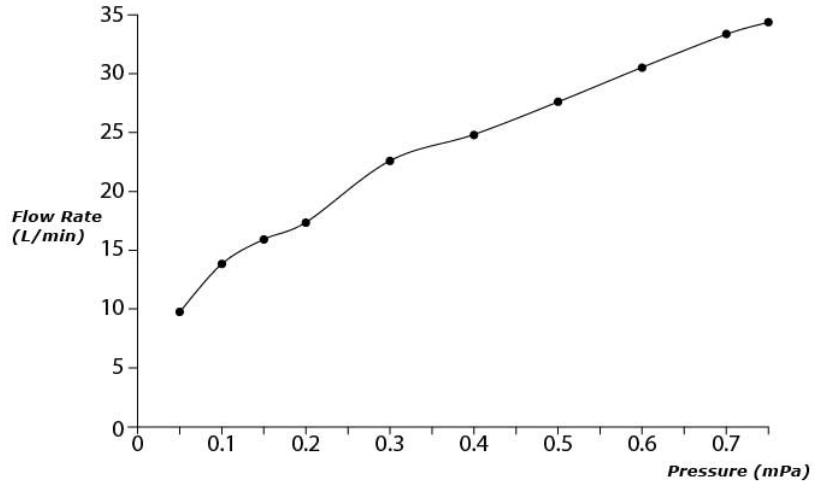

SPECIFICATIONS

- Finish : Chrome
- Material : Brass
- Water Pressure : 0.25MPa~0.75MPa

PARTS DESCRIPTION

TBG07001B : Bath Spout

TBG07001B

Flow Rate

TBG07001B

Please consult, TOTO representative for more details.