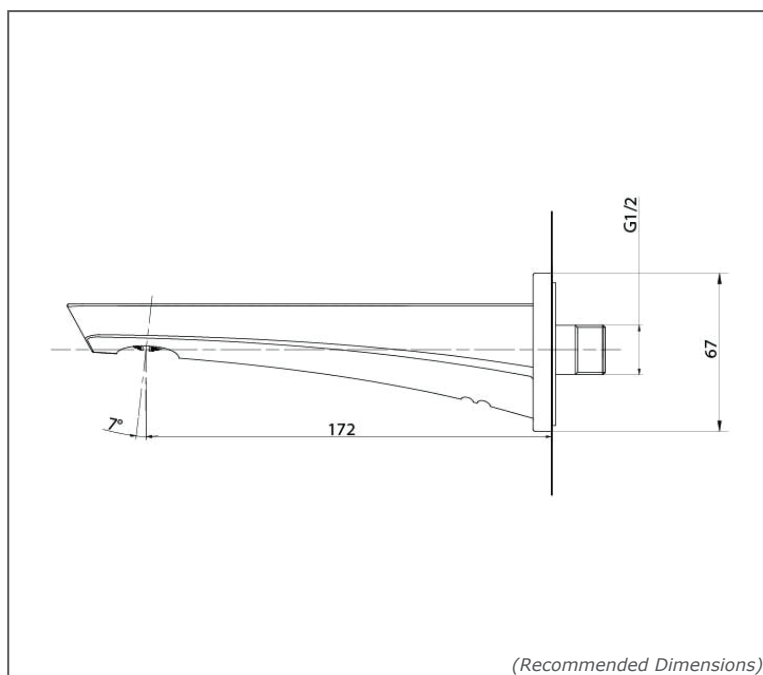

TOTO Faucets

GE SERIES

TBG07001B

FEATURES

- A beauty of traditional craft in characteristic sculptural form
- V-shaped edge extends up to the end of the spout generate multi sided reflections
- High corrosion resistance plating
- Easy Installation and Usage

SPECIFICATIONS

- Finish : Chrome
- Material : Brass
- Water Pressure : 0.25MPa~0.75MPa

PARTS DESCRIPTION

TBG07001B : Bath Spout

TBG07001B

Flow Rate

TBG07001B

Please consult, TOTO representative for more details.